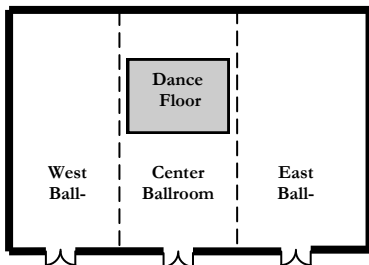

Event Facilities & Services

With 7,000 square feet of meeting space, the Waterford Estates Lodge is the ideal host for a board meeting, conference, special event, or professional training.

Restaurants & Lounges

Meeting Room Capacity

Meeting Room	Dimensions	Square Feet	Ceiling Height	Box O	U-Shape	Theater	Rounds	Banquet	Crescent Rounds	Classroom		
Crystal Ballroom	38'x76'	2888	10'	52	39	315	232	200	150	174		
East Ballroom	38'x29'	1102	10'	30	22	120	88	56	42	60		
West Ballroom	38'x24'	912	10'	20	15	100	72	48	36	48		
Center Ballroom	38'x23'	874	10'	20	15	94	64	40	30	48		
Grand River Room #130	24'x40'	960	8'	16	12	77	56	56	42	48		
Michigan Room #230	24'x40'	960	8'	16	12	77	56	56	42	48		
Red Cedar Room #152	25'x22'	550	8'	14	10	50	40	40	30	30		
Lansing Room #252	25'x22'	550	8'	14	10	50	40	40	30	30		
Capitol Board Room #128	22'x24'	528	8'	10	7	30	24	16	12	18		
State Board Room #228	22'x24'	528	8'	Stationary table set for a board meeting of 14								